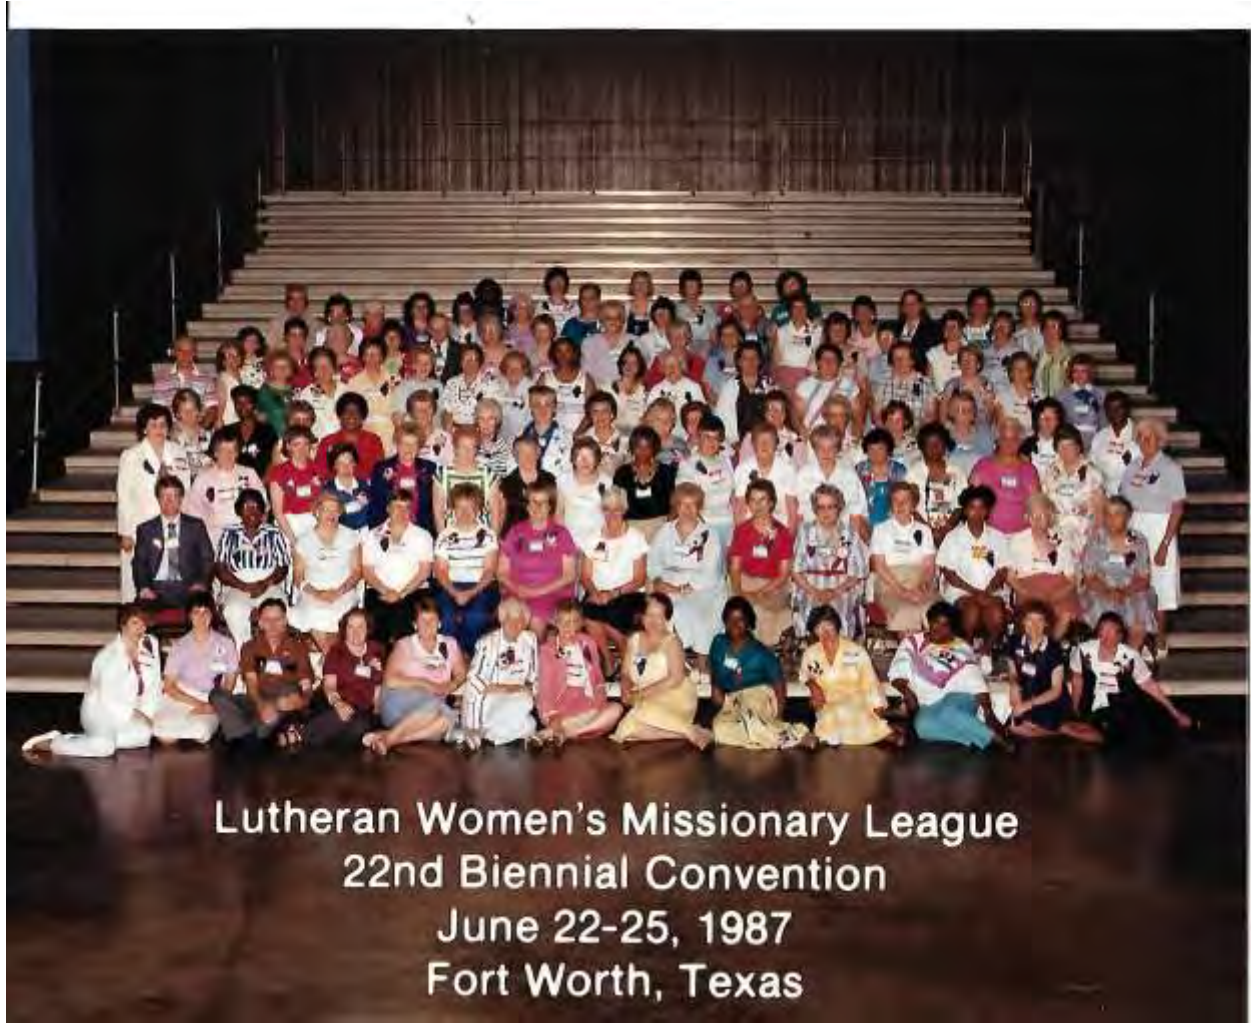

• 22nd Biennial Convention •

FORT WORTH, TEXAS

JUNE 22-25, 1987

Lutheran Women's Missionary League
22nd Biennial Convention
June 22-25, 1987
Fort Worth, Texas

Ruth D. Probst

**INTERNATIONAL
LUTHERAN WOMEN'S MISSIONARY LEAGUE**